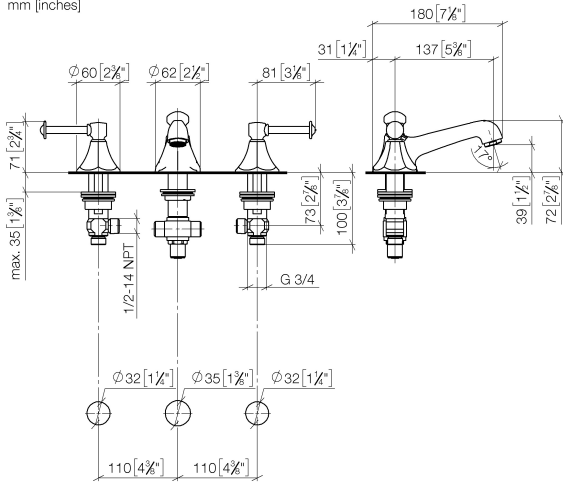

ST 010 107 7370

- 135mm projection
- fixed spout
- circular, air-enriched flow
- height of mixer 72 mm
- height up to aerator 40 mm
- hole diameter valve 32 mm
- hole diameter spout 35 mm
- without rosette
- 2x 1/2" x 1/2" high pressure hose
- max. flow 7 l/min
- lead-free
- This product can help a building meet the requirements of Green Building Rating Systems, e.g. LEED®, BREEAM®, DGNB

ST 010 107 7370

mm [inches]

**Flow rate chart**

**Certificates**

GDV\_0400288. LGA\_8027.

ST 010 107 7370

Parts for other finishes can be found here: [Chrome](#)

**Spare parts list**

No.	Item Number	Name	Quantity used	Delivery time
1	09 20 36 030-09	handle	1	40
2	90 14 10 062 00 90	seal	1	2
3	09 31 09 004-09	pull-rod	1	40
4	13 700 380-09	spout	1	40
5	90 17 11 040 51 90	side panel	1	2
6	90 17 11 020 10 90	distributor	1	2
7	90 23 10 012 00 90	gasket kit	1	2
8	04 30 04 096 00 90	hose	2	2
9	09 30 30 062-09	screw	2	40
10	11 170 370-09	MADISON Lever insert - Durabron (23kt Gold)	2	40
11	09 28 22 013 90	pipe	2	2
12	09 20 37 001-09	handle	2	40
13	09 20 82 000-09	handle	2	40
14	90 18 40 041 00 90	sleeve	2	2
15	09 27 37 014-09	rosette	2	40
16	90 14 10 043 00 90	seal	2	2
17	90 17 11 040 50 90	side panel	1	2
18	90 23 30 040 00-09	threaded connector	2	40
19	90 11 01 001 00-09	pop-up waste	1	40