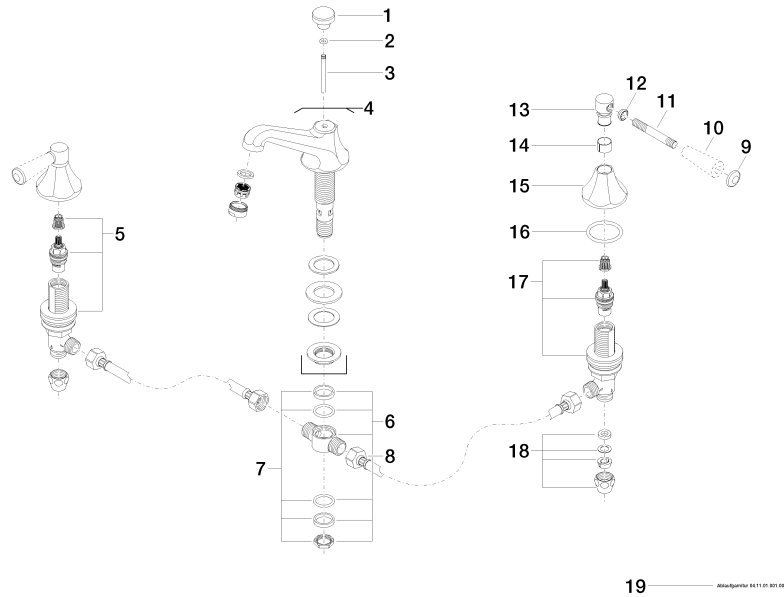

ST 010 107 7370

- 135mm projection
- fixed spout
- circular, air-enriched flow
- height of mixer 72 mm
- height up to aerator 40 mm
- hole diameter valve 32 mm
- hole diameter spout 35 mm
- without rosette
- 2x 1/2" x 1/2" high pressure hose
- max. flow 7 l/min
- lead-free
- This product can help a building meet the requirements of Green Building Rating Systems, e.g. LEED®, BREEAM®, DGNB

ST 010 107 7370

mm [inches]

**Flow rate chart**

**Certificates**

GDV\_0400288. LGA\_8027.

ST 010 107 7370

Parts for other finishes can be found here: [Chrome](#)

**Spare parts list**

No.	Item Number	Name	Quantity used	Delivery time
1	09 20 36 030-09	handle	1	40
2	90 14 10 062 00 90	seal	1	2
3	09 31 09 004-09	pull-rod	1	40
4	13 700 380-09	spout	1	40
5	90 17 11 040 51 90	side panel	1	2
6	90 17 11 020 10 90	distributor	1	2
7	90 23 10 012 00 90	gasket kit	1	2
8	04 30 04 096 00 90	hose	2	2
9	09 30 30 062-09	screw	2	40
10	11 170 370-09	MADISON Lever insert - Durabron (23kt Gold)	2	40
11	09 28 22 013 90	pipe	2	2
12	09 20 37 001-09	handle	2	40
13	09 20 82 000-09	handle	2	40
14	90 18 40 041 00 90	sleeve	2	2
15	09 27 37 014-09	rosette	2	40
16	90 14 10 043 00 90	seal	2	2
17	90 17 11 040 50 90	side panel	1	2
18	90 23 30 040 00-09	threaded connector	2	40
19	90 11 01 001 00-09	pop-up waste	1	40